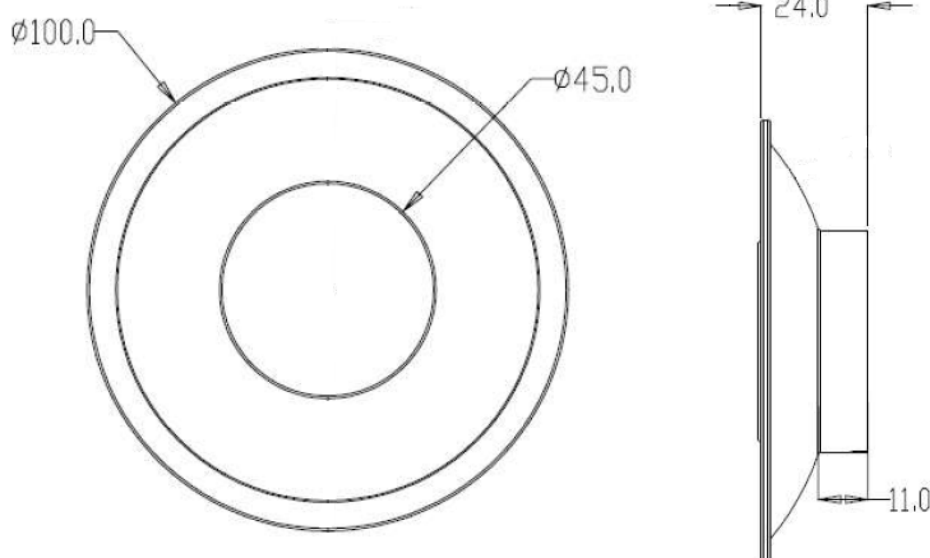

Orbit MultiWhite®

3470203175

SPECIFICATIONS

Power supply 12V
Light source LED
Wattage 3,6 W
Length of wire 2 m

LIGHTING

Lumen 105-140 lumen
Colour temperature 2100-6500K
CRI-value >95

SAFETY

Protection Class III
Approval CE

MATERIALS

Cover Aluminium

PACKING

Sales Box Size 115x35x120 mm
Sales Box Weight 25 g
Amounts 100 pcs
Outer Box Size 60x26x41 cm
Outer Box Weight G.W: 14 KGS, N.W: 11 KGS

LOEVSCHALL
THE GOOD LIGHT

Nikkelvej 11
8940 Randers SV
Denmark